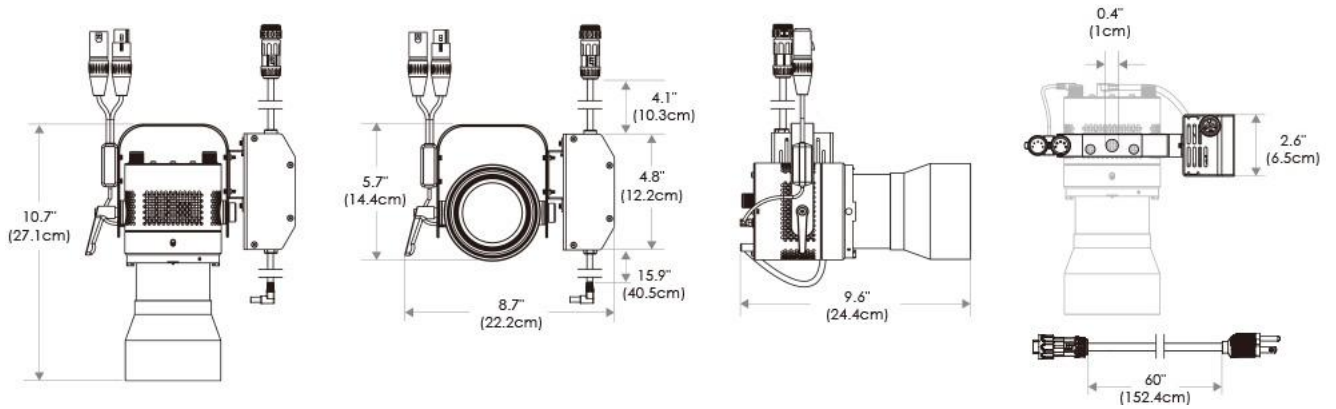

P3S Spot Light (Clamp)

90W LED/ 20°

- Cine-Grade Light Quality
- Point-Source LED
- DMX Controllable
- 90W Power Draw
- Compact (< 8" of Vertical Space)

ORDERING GUIDE

CXP3S - - - **CLP** - **PSV** -

Mode

CLR	All Modes
EZ	All EZ Modes
RGB	RGB Mode Only
CCT	Tunable CCT Mode Only
3200	Fixed 3200K
5600	Fixed 5600K

Finish

WH	White
BK	Black

Mount

CLP	Clamp Mount
------------	-------------

Power Supply & Control

PSV	Power Supply
------------	--------------

Plug/Connection

US	US 120V
EU	EU 220V

SPECIFICATIONS

Beam Angle	20°
CRI / TLCI	95/90 typical (in CCT Mode of 2800K-6500K)
Dimming	100% - 0% flicker free
Power Draw	90W max
AC Input	100 - 240V AC, 50 - 60Hz
Remote Control	DMX 512
Cooling	Fan Cooled
Acoustic Noise	23 dBA
Operating Temp.	32 - 104°F (0 - 40°C)
Weight (Fixture + Power Supply)	3.6lb / 1.7kg

MECHANICAL FIGURES

PHOTOMETRIC DATA

Distance		3' (~0.9 m)	10' (~3.0 m)	15' (~4.6 m)
@3200K	fc	1267	106	53
	lux	13638	1141	571
@5600K	fc	1309	110	55
	lux	14090	1185	593
Beam Diameter		Ø 1.0' (~0.3m)	Ø 3.5' (~1.1m)	Ø 5.3' (~1.6m)