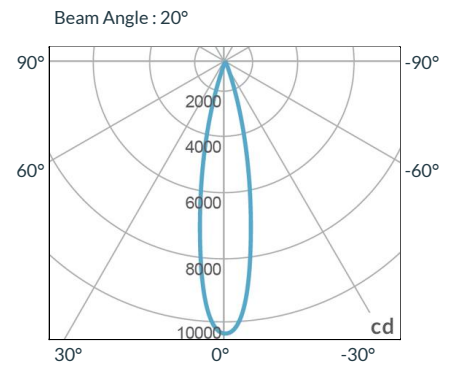

SPECIFICATIONS

Beam Angle	20°
CRI / TLCI	95/90 typical (in CCT Mode of 2800K-6500K)
Dimming	100% - 0% flicker free
Power Draw	90W max
AC Input	100 - 240V AC, 50 - 60Hz
Remote Control	DMX 512
Cooling	Fan Cooled
Acoustic Noise	23 dBA
Operating Temp.	32 - 104°F (0 - 40°C)
Weight (Fixture + Power Supply)	3.6lb / 1.7kg

MECHANICAL FIGURES

PHOTOMETRIC DATA

Distance		3' (~0.9 m)	10' (~3.0 m)	15' (~4.6 m)
@3200K	fc	1267	106	53
	lux	13638	1141	571
@5600K	fc	1309	110	55
	lux	14090	1185	593
Beam Diameter		Ø 1.0' (~0.3m)	Ø 3.5' (~1.1m)	Ø 5.3' (~1.6m)