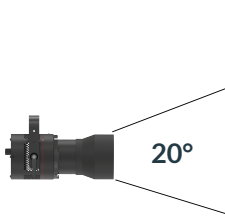

P3S Spot Light (Clamp)

90W LED/ 20°

- Cine-Grade Light Quality
- Point-Source LED
- DMX Controllable
- 90W Power Draw
- Compact (< 8" of Vertical Space)

ORDERING GUIDE

CXP3S - - - **CLP** - **PSV** -

Mode

CLR	All Modes
EZ	All EZ Modes
RGB	RGB Mode Only
CCT	Tunable CCT Mode Only
3200	Fixed 3200K
5600	Fixed 5600K

Finish

WH	White
BK	Black

Mount

CLP	Clamp Mount
------------	-------------

Power Supply & Control

PSV	Power Supply
------------	--------------

Plug/Connection

US	US 120V
EU	EU 220V

SPECIFICATIONS

Beam Angle	20°
CRI / TLCI	95/90 typical (in CCT Mode of 2800K-6500K)
Dimming	100% - 0% flicker free
Power Draw	90W max
AC Input	100 - 240V AC, 50 - 60Hz
Remote Control	DMX 512
Cooling	Fan Cooled
Acoustic Noise	23 dBA
Operating Temp.	32 - 104°F (0 - 40°C)
Weight (Fixture + Power Supply)	3.6lb / 1.7kg

MECHANICAL FIGURES

PHOTOMETRIC DATA

Distance		3' (~0.9 m)	10' (~3.0 m)	15' (~4.6 m)
@3200K	fc	1267	106	53
	lux	13638	1141	571
@5600K	fc	1309	110	55
	lux	14090	1185	593
Beam Diameter		Ø 1.0' (~0.3m)	Ø 3.5' (~1.1m)	Ø 5.3' (~1.6m)